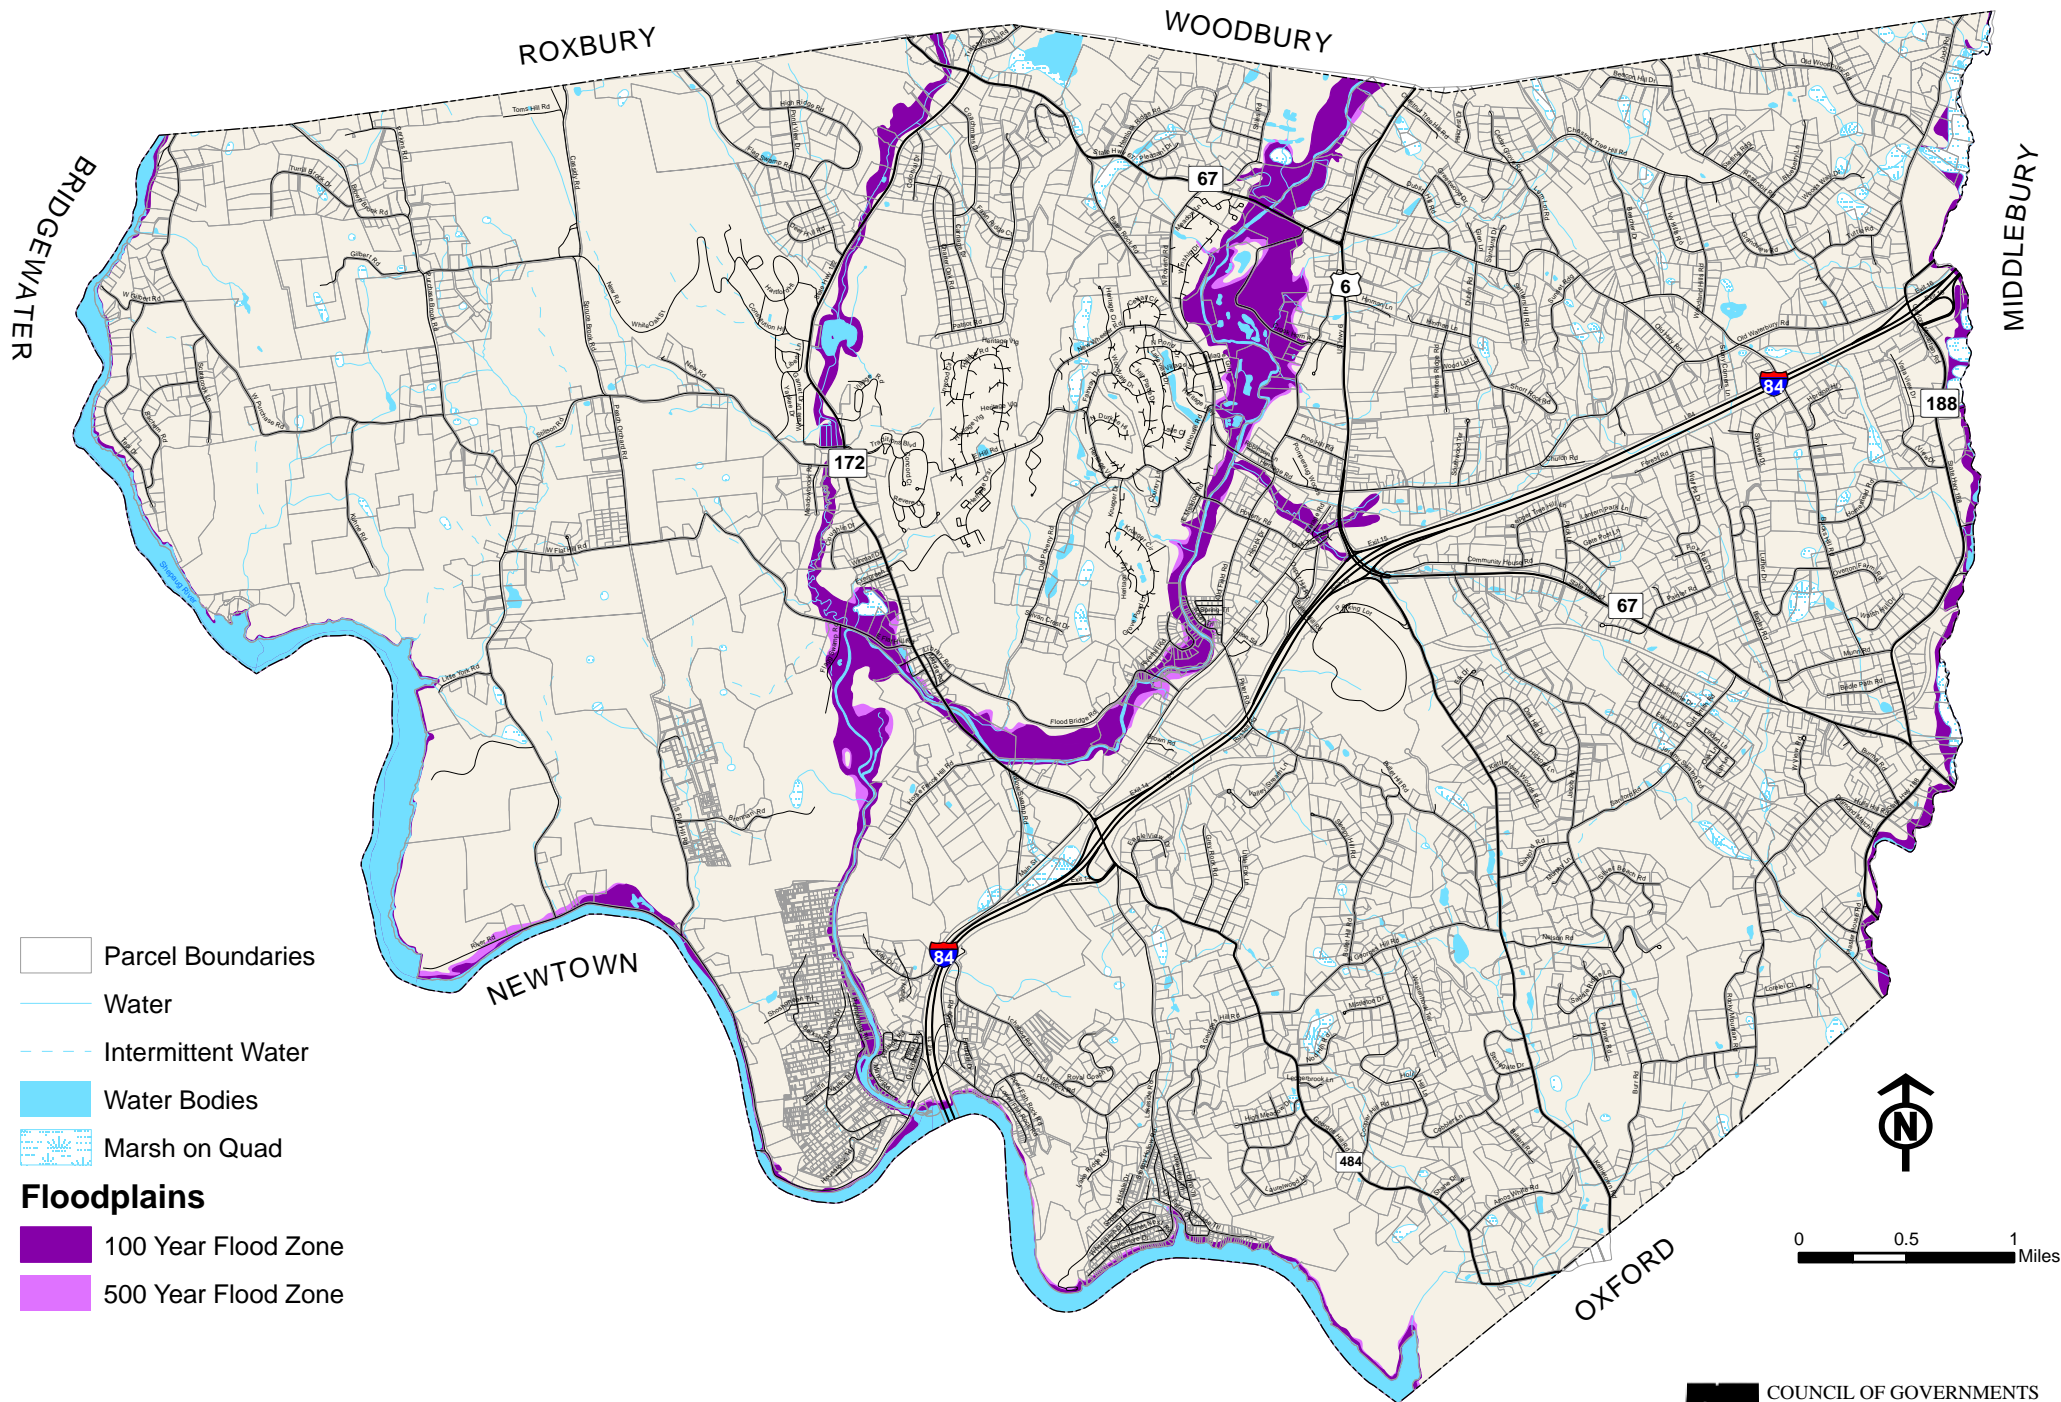

Southbury Floodplains

Parcel Boundaries

Water

Intermittent Water

Water Bodies

Marsh on Quad

Floodplains

100 Year Flood Zone

500 Year Flood Zone

0 0.5 1 Miles